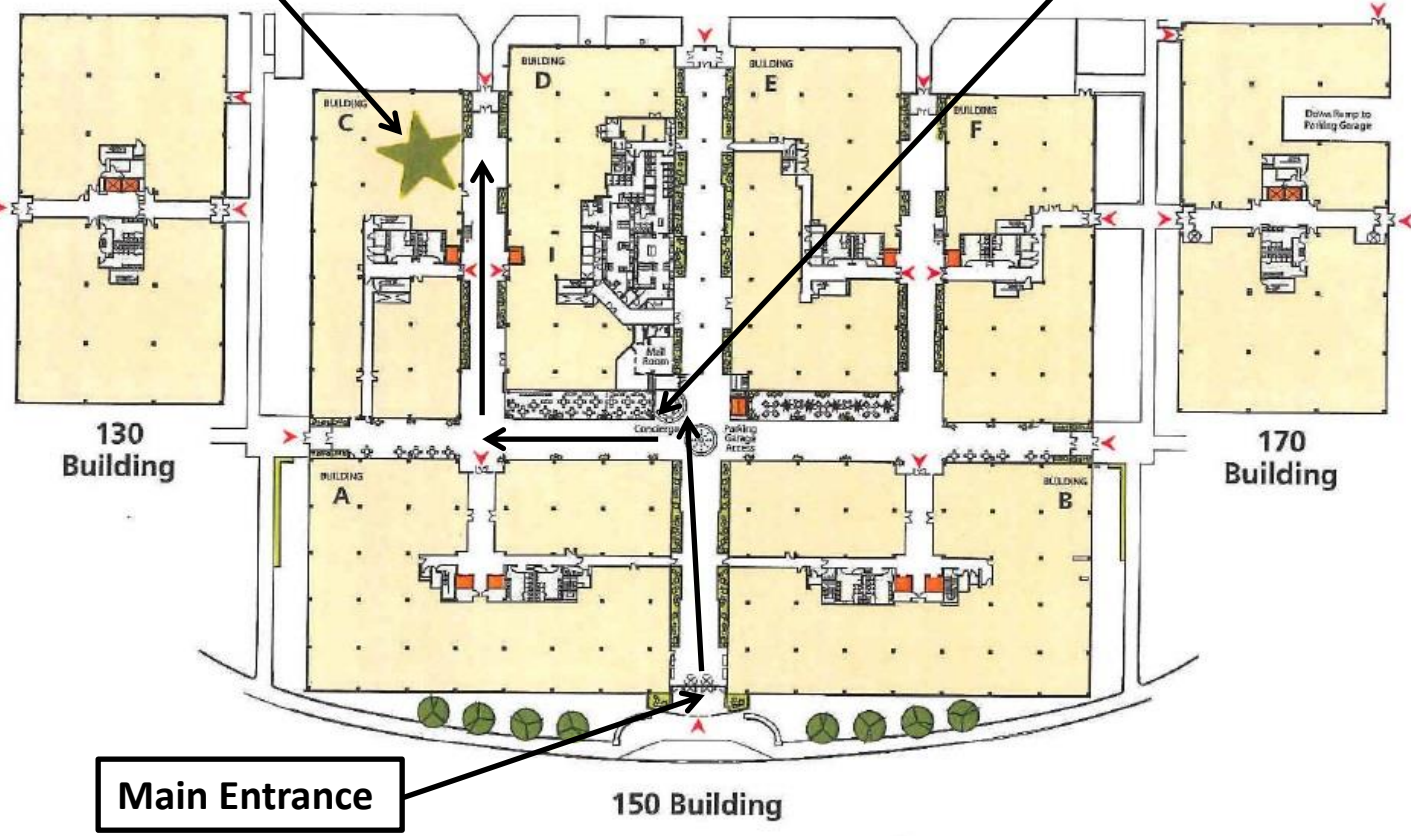

150 North Radnor Chester Road, Radnor, PA 19087

Meeting Room

Concierge Desk (Security Check-in)

Enter Building 150 through the main entrance and proceed to the concierge desk as indicated by the line and arrow. **Driver's license is required at the concierge desk** for your picture and name tag ID.